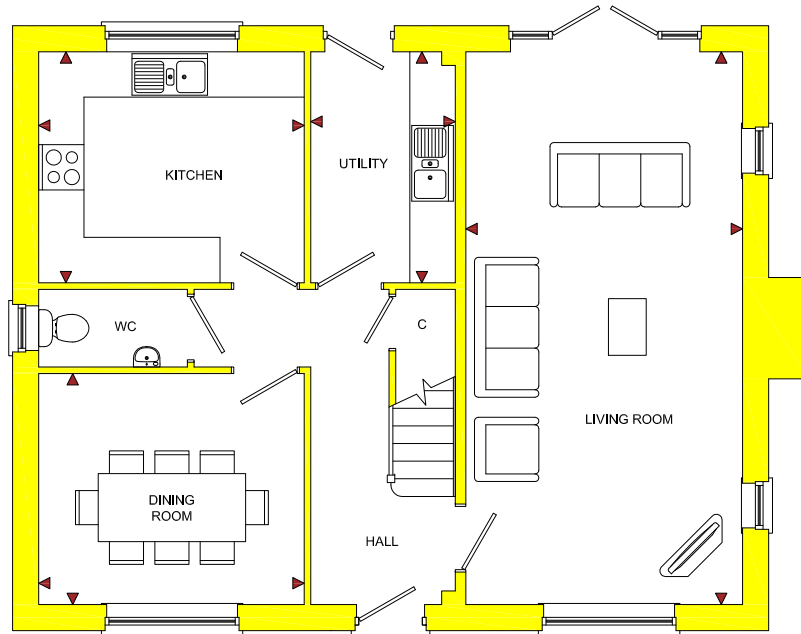

The *BREAMORE* (Plots 23 & 26)

Squires Meadow

4 Bedroom Detached Home

Lea, Herefordshire, HR9 7JZ

ROOM	IMPERIAL / "	METRIC / mm
Living Room	12' 0" x 24' 0"	3660 x 7310mm
Dining Room	11' 6" x 10' 0"	3512 x 3055mm
Kitchen	11' 6" x 10' 0"	3512 x 3055mm
Utility	6' 3" x 10' 0"	1910 x 3055mm

ROOM	IMPERIAL / "	METRIC / mm
Bedroom 1	14' 11" x 11' 7"	4547 x 3528mm
Bedroom 2	12' 2" x 11' 7"	3712 x 3528mm
Bedroom 3	9' 8" x 10' 0"	2955 x 3056mm
Bedroom 4	9' 10" x 12' 2"	3000 x 3694mm
Bathroom	8' 4" x 6' 8"	2542 x 2018mm
En-Suite	5' 10" x 7' 11"	1763 x 2421mm

GROUND FLOOR

TOTAL FLOOR AREA
1465ft² / 136.1m²

FIRST FLOOR

www.bellhomes.com

bellhomes

the name that stands for quality homes