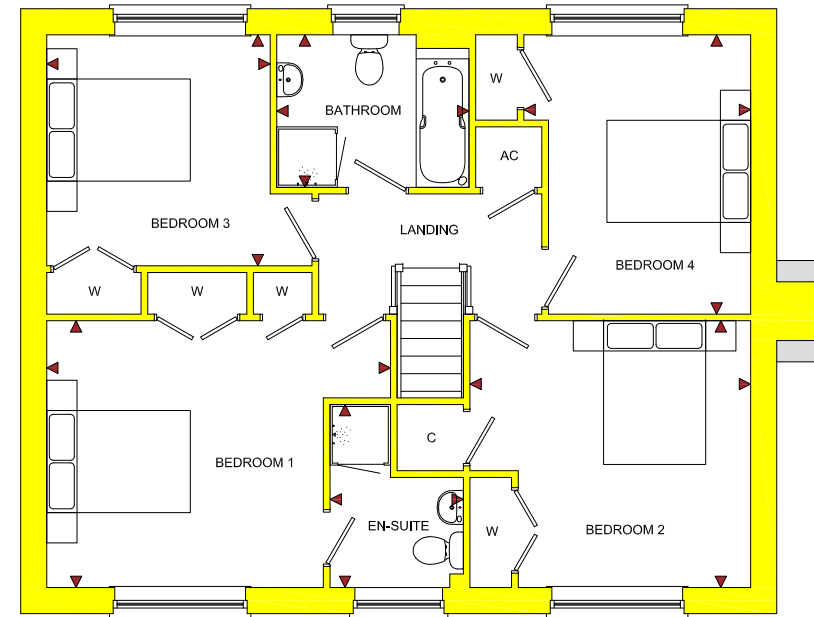

The *BREAMORE* (Plots 23 & 26)

Squires Meadow

4 Bedroom Detached Home

Lea, Herefordshire, HR9 7JZ

ROOM	IMPERIAL / "	METRIC / mm
Living Room	12' 0" x 24' 0"	3660 x 7310mm
Dining Room	11' 6" x 10' 0"	3512 x 3055mm
Kitchen	11' 6" x 10' 0"	3512 x 3055mm
Utility	6' 3" x 10' 0"	1910 x 3055mm

ROOM	IMPERIAL / "	METRIC / mm
Bedroom 1	14' 11" x 11' 7"	4547 x 3528mm
Bedroom 2	12' 2" x 11' 7"	3712 x 3528mm
Bedroom 3	9' 8" x 10' 0"	2955 x 3056mm
Bedroom 4	9' 10" x 12' 2"	3000 x 3694mm
Bathroom	8' 4" x 6' 8"	2542 x 2018mm
En-Suite	5' 10" x 7' 11"	1763 x 2421mm

GROUND FLOOR

TOTAL FLOOR AREA
1465ft² / 136.1m²

FIRST FLOOR

www.bellhomes.com

bellhomes

the name that stands for quality homes