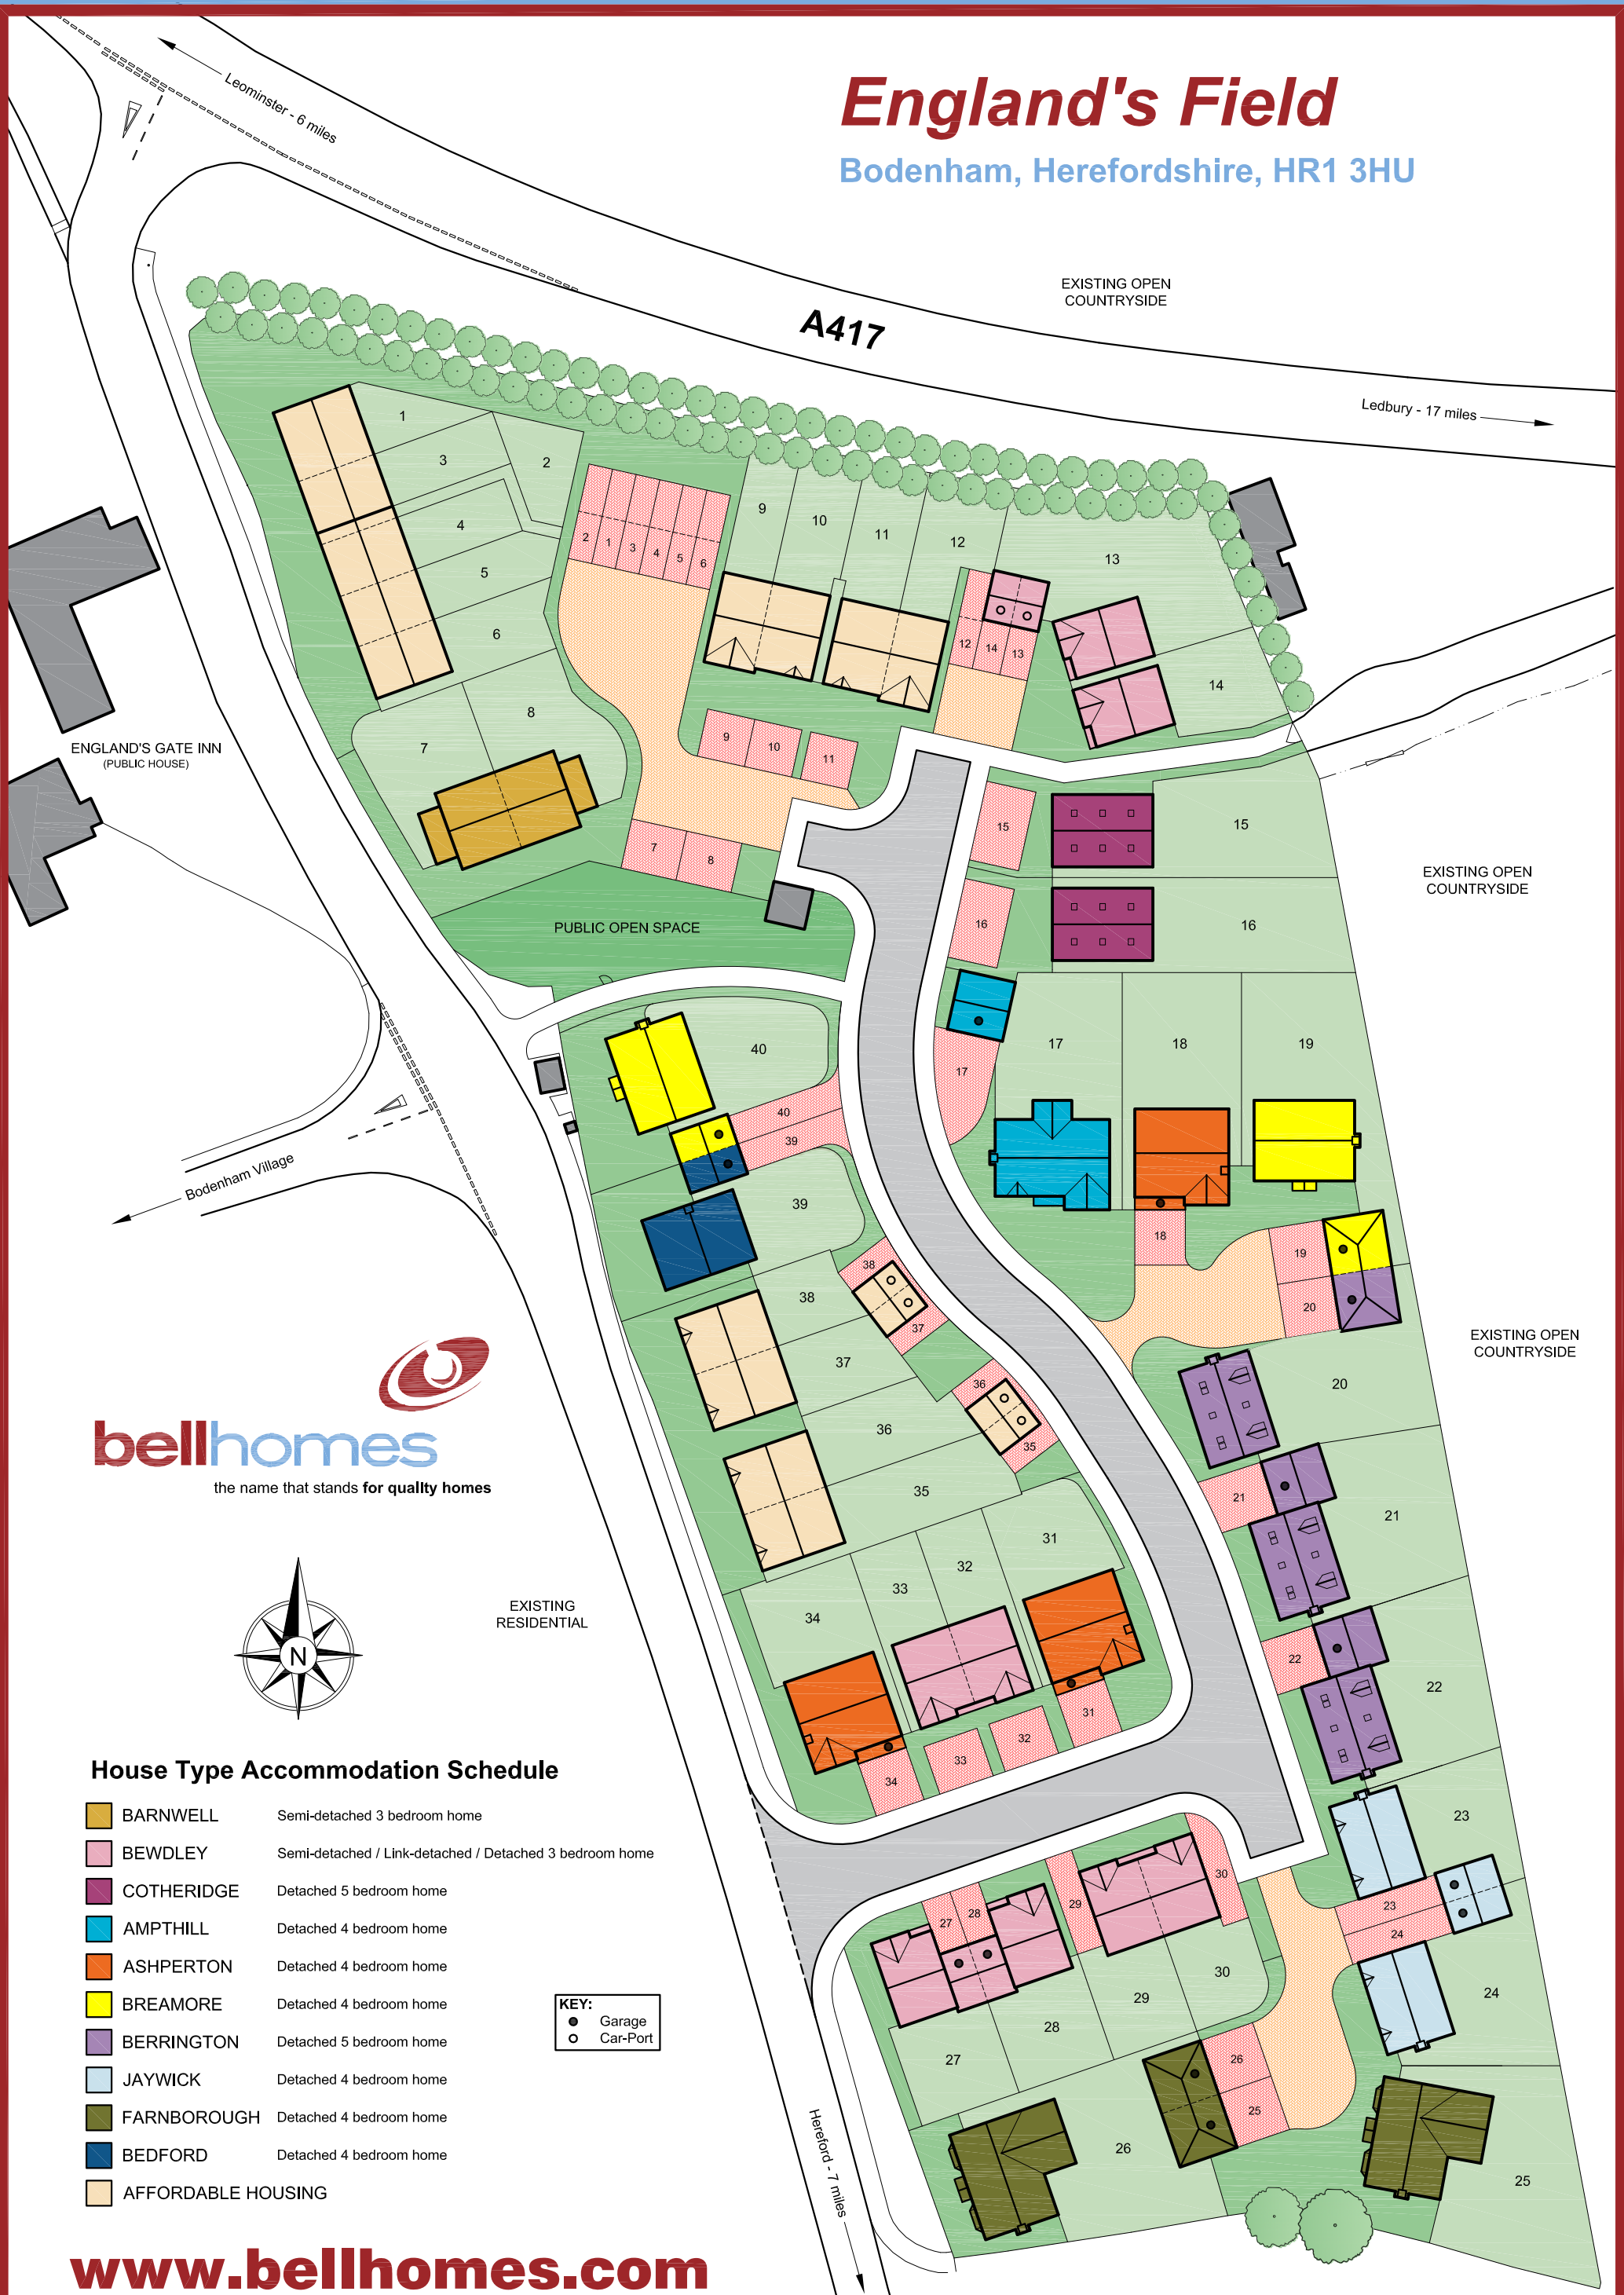

England's Field

Bodenham, Herefordshire, HR1 3HU

bellhomes
the name that stands for quality homes

House Type Accommodation Schedule

	BARNWELL	Semi-detached 3 bedroom home
	BEWDLEY	Semi-detached / Link-detached / Detached 3 bedroom home
	COTHERIDGE	Detached 5 bedroom home
	AMPTHILL	Detached 4 bedroom home
	ASHPERTON	Detached 4 bedroom home
	BREAMORE	Detached 4 bedroom home
	BERRINGTON	Detached 5 bedroom home
	JAYWICK	Detached 4 bedroom home
	FARNBOROUGH	Detached 4 bedroom home
	BEDFORD	Detached 4 bedroom home
	AFFORDABLE HOUSING	

KEY:
● Garage
○ Car-Port

www.bellhomes.com